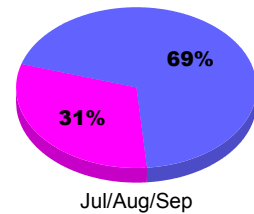

Membership Results
2010-2011

Membership
2009-2010

Month	Net Memb Goal	Actual New Memb	Actual Dropped Memb	Gain/Loss of Memb	Gain/Loss of Memb
Jul/Aug/Sep	-13	68	-81	-13	27
Totals	-13	68	-81	-13	27

Membership Results 2010-2011

Goal, New, Dropped, Gain/Loss

Comparison of Membership Gain/Loss

Current Year Compared to the Previous Year

Gender Comparison 2010-2011

■ Male ■ Female